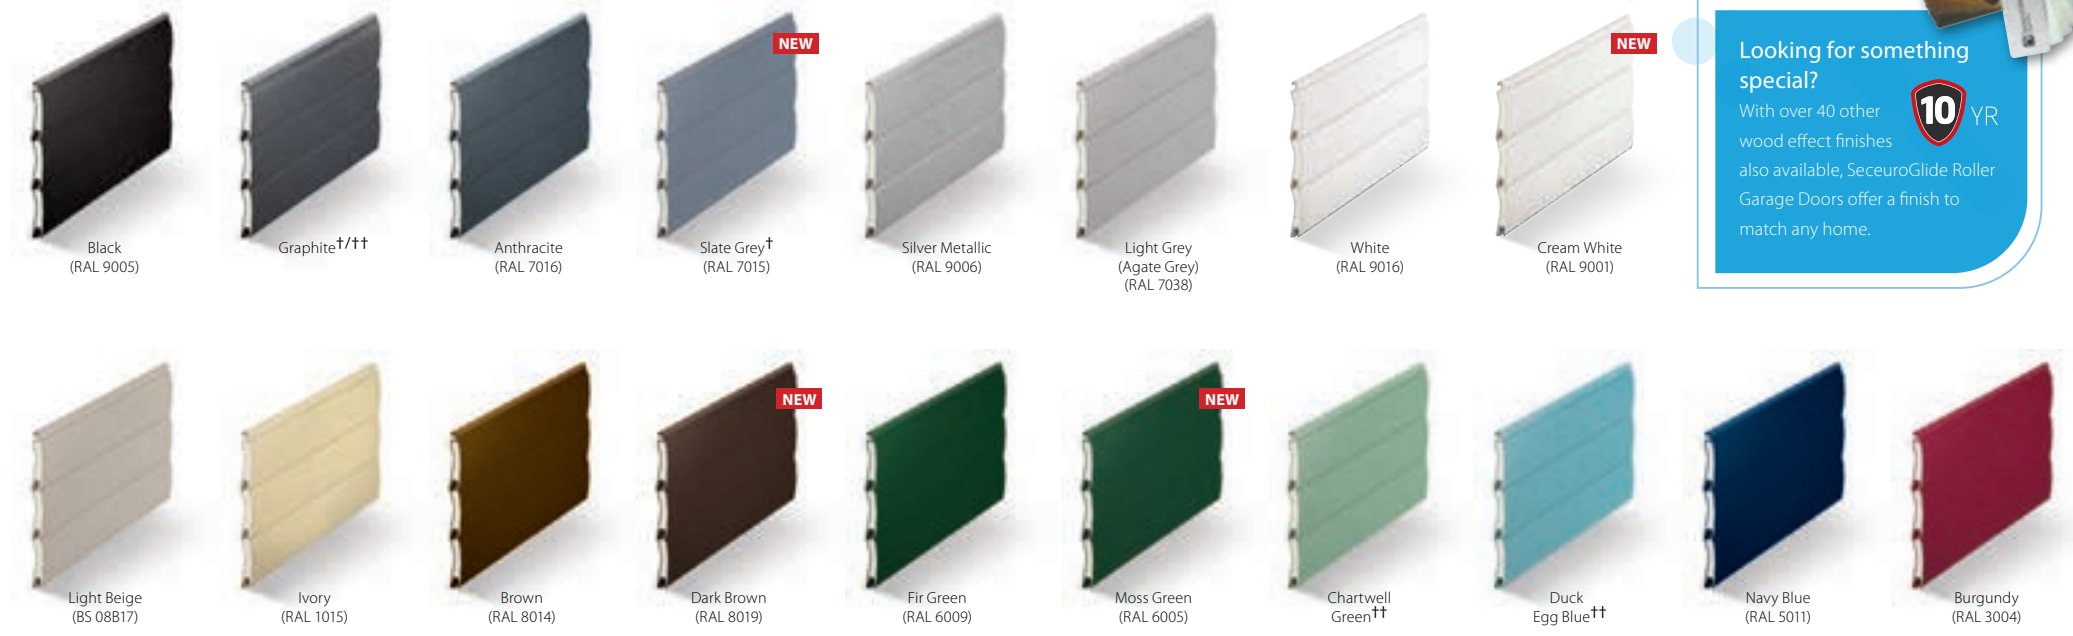

Colours.

This is where you can truly create your ideal garage door. Available in any RAL colour or BS colour, SeceuroGlide Roller garage Doors provide the opportunity to match your door to your windows, front door or even your car! Here are some of our most popular finishes.

Standard Colours 5 YR