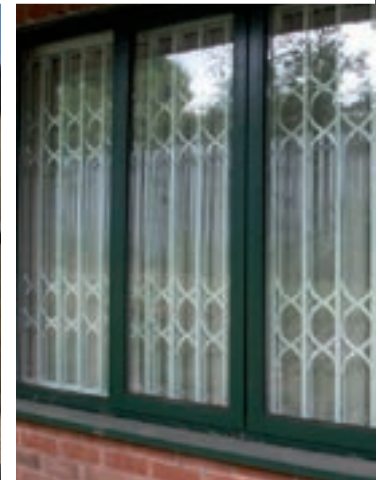

SeceuroShield 38 – White Finish