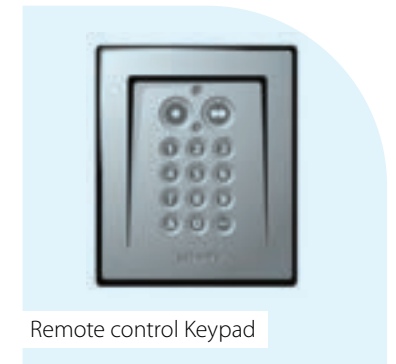

Low Level External Override

Remote control Keypad