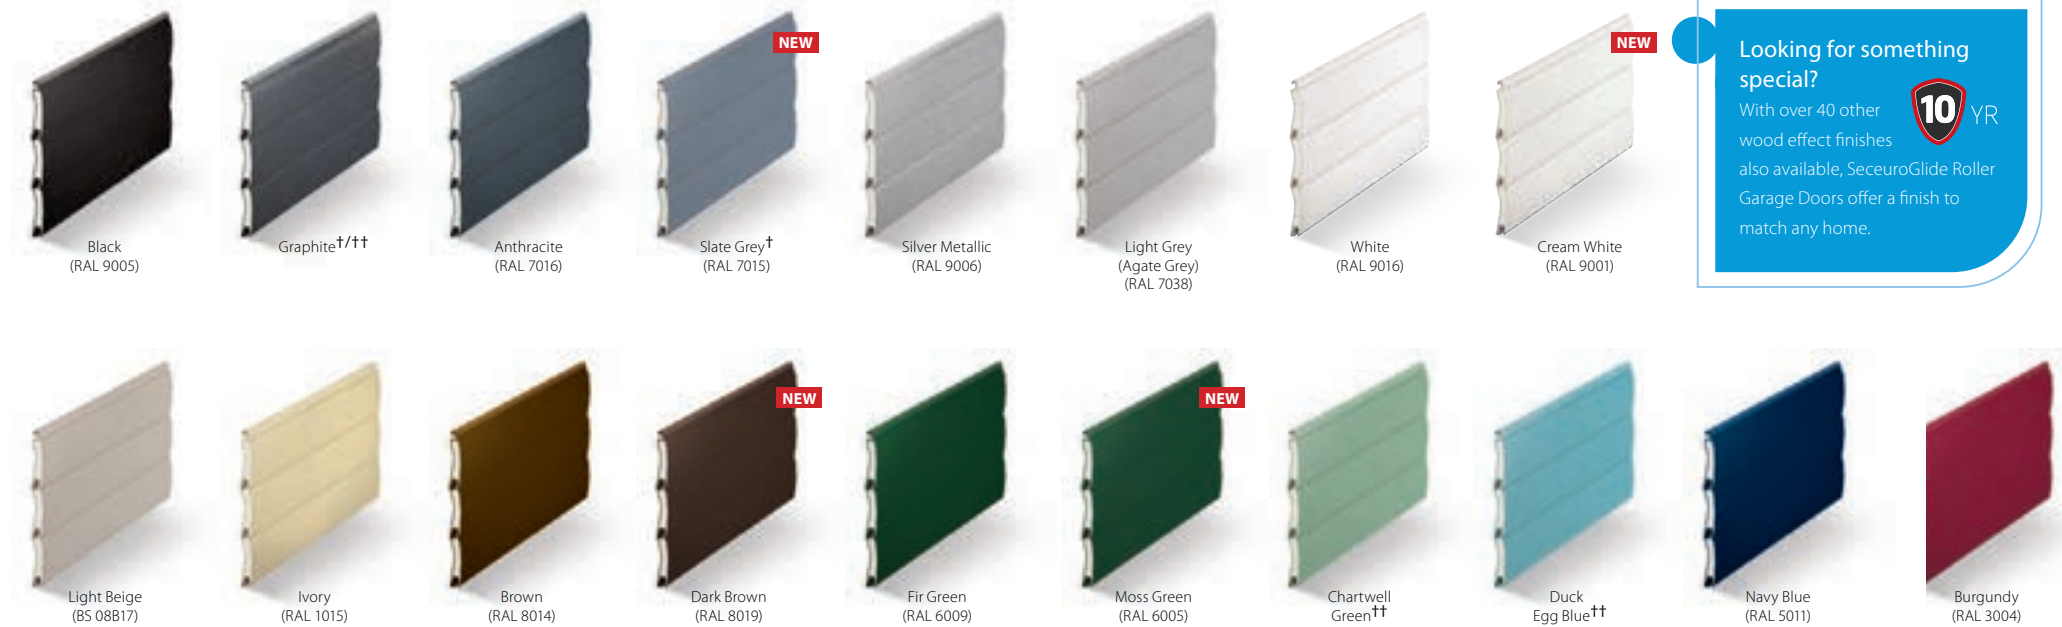

Colours.

This is where you can truly create your ideal garage door. Available in any RAL colour or BS colour, SeceuroGlide Roller garage Doors provide the opportunity to match your door to your windows, front door or even your car! Here are some of our most popular finishes.

Standard Colours