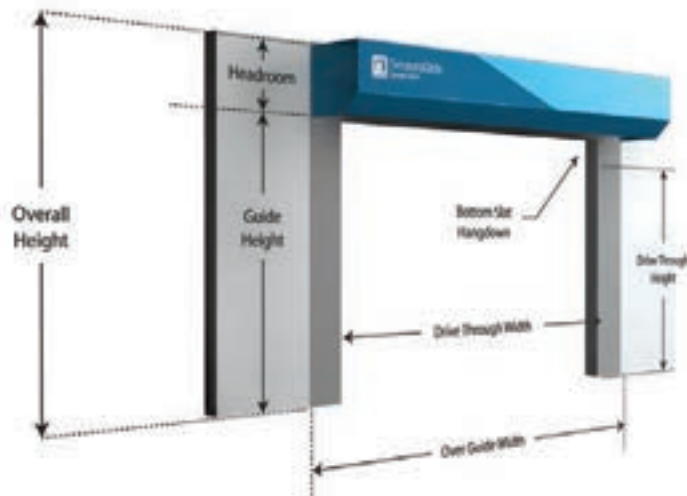

Important information.

Fitting information.

Headroom & Fitting Requirements

SeceuroGlide Original and SeceuroGlide Excel require a minimum of 300 mm headroom for doors up to 2500 mm in opening height and 350 mm headroom for doors up to 3500 mm in opening height. SeceuroGlide Manual requires a minimum headroom of 300 mm. SeceuroGlide Compact requires just 205 mm headroom for doors with an opening height up to 2150 mm.

External Doors

In applications where the door is installed externally the remote control system must be installed either inside the garage or in a waterproof box (not included). The Bottom Slat Transmitter must always be installed on the internal face of the door and is not suitable for applications where it will be exposed to weather or excessive moisture due to condensation. A higher IP rated Bottom Slat Transmitter is available at a surcharge.

Product Restrictions

SeceuroGlide Excel is not available as supply only as it must be fitted by a trained installer. SeceuroGlide Excel doors must always be internally fitted. If the coil needs to be fitted within the opening then an upgraded version of the end plate is available for a surcharge. The low level external override option is not available for SeceuroGlide Excel. All SeceuroGlide Excel doors are supplied with 90 mm guide rails. SeceuroGlide Manual can only be fitted internally and is not available with a hood or fascia.

Important information.

Extreme Weather Conditions

- High winds and high temperatures on double doors can cause increased deflection of the door. It is the installer's responsibility to ensure that the door is spaced off the wall sufficiently to allow for door movement during these extreme weather conditions.
- Darker coloured double doors that are exposed to significant direct sunlight may be susceptible to expansion which may interfere with the operation of the door.
- If a door is situated in an exposed location and subjected to very high winds and driving rain, the SeceuroGlide range does not guarantee against water ingress. As part of the product's testing for the CE or UKCA marking, the product has not been tested against this and as such is classified as NPDP (No Performance Declared).
- Whilst the garage door profiles are primed and coated for the external environment – any doors fitted in coastal environments may be at risk of deterioration due to the weather conditions. Ensure you keep your door clean and follow the instructions for cleaning the door in the operating and maintenance instructions.
- In the event of extreme weather conditions, the vision slats will be susceptible to water ingress and may cause the door to move in extreme gales.

Colours & Powder Coating